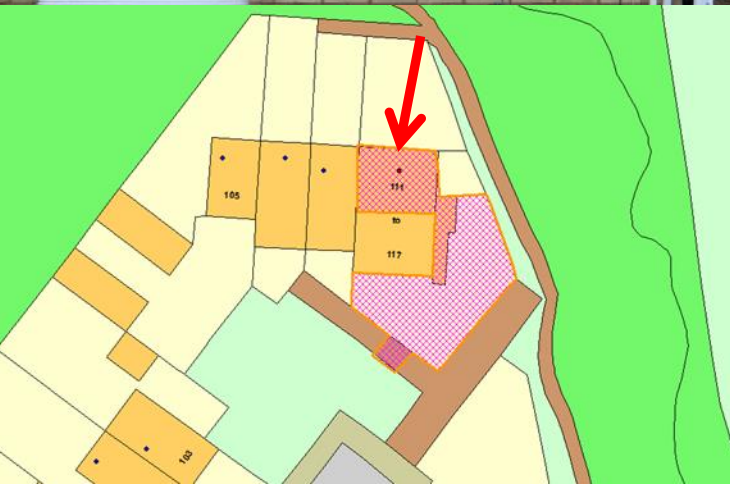

**Planning Reference:
20/01301/FULL**

**117 Ashenden Walk
Royal Tunbridge Wells
Kent
TN2 3UJ**

**Agenda Page No: 101-106
Supplementary Booklet Page No: 13-15**

Legend

-  Current Planning Applications (PCO or PDE)
-  TWBC Boundary

Ordnance Survey, Contains OS data © Crown Copyright (and database right) 2019, Ordnance Survey data © Crown copyright and database right 2020. OS 100030994.

 Scale: 1:300

© Crown copyright and database rights 2012 Ordnance Survey 100024288

Map Dated: 19/08/2020

Legend

-  Current Planning Applications (PCO or PDE)
-  TWBC Boundary

Orthoimage Survey: Contains OS data © Crown Copyright (see database right 2016). Orthoimage Survey data © Crown Copyright (see database right 2016) OS 100019263.

Scale: 1:300

© Crown copyright and database rights 2012 Ordnance Survey 100024298

Map Dated: 19/08/2020

North (Rear)

East