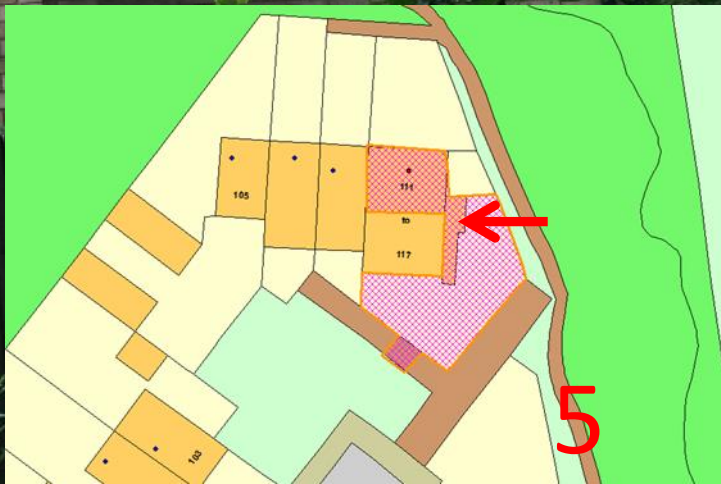

**Planning Reference:
20/01301/FULL**

**117 Ashenden Walk
Royal Tunbridge Wells
Kent
TN2 3UJ**

**Agenda Page No: 101-106
Supplementary Booklet Page No: 13-15**

Legend

-  Current Planning Applications (PCO or PDE)
-  TWBC Boundary

Ordnance Survey, Contains OS data © Crown Copyright (and database right) 2019, Ordnance Survey data © Crown copyright and database right 2020. OS 100030994.

 Scale: 1:300

© Crown copyright and database rights 2012 Ordnance Survey 100024288

Map Dated: 19/08/2020

Legend

-  Current Planning Applications (PCO or PDE)
-  TWBC Boundary

Orthoimage Survey: Contains OS data © Crown Copyright (see database right 2016). Orthoimage Survey data © Crown Copyright (see database right 2016) OS 100019263.

Scale: 1:300

© Crown copyright and database rights 2012 Ordnance Survey 100024298

Map Dated: 19/08/2020

North (Rear)

East